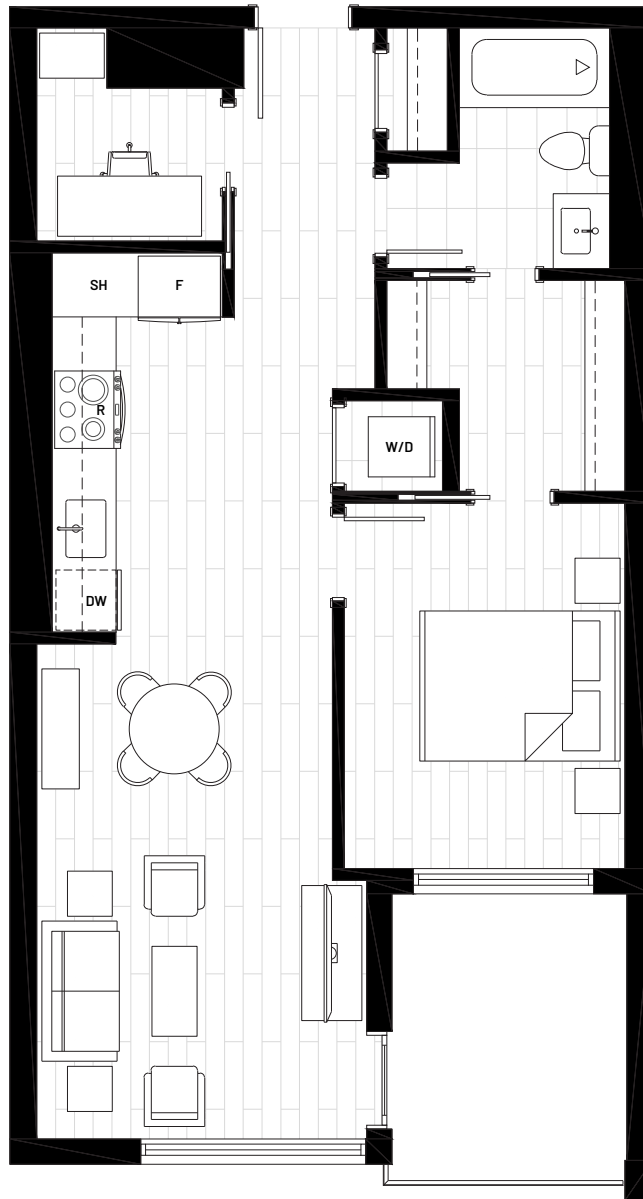

B 1 Bed & Den
1 Bath

Indoor 700 SF
Outdoor 83 SF

VERVE

In our continuing effort to improve and maintain the high standard of the Verve Development, the Developer reserves the right to change plans, dates, specifications, features, upgrades, options, promotions and prices without notice. Materials, finishes, features and upgrades are subject to availability and may be substituted at the Developer's sole discretion. All views, dimensions, scales and sizes are based on Architectural measurements. Renderings are an artist's conception and are intended as general reference only. E. & O.E.