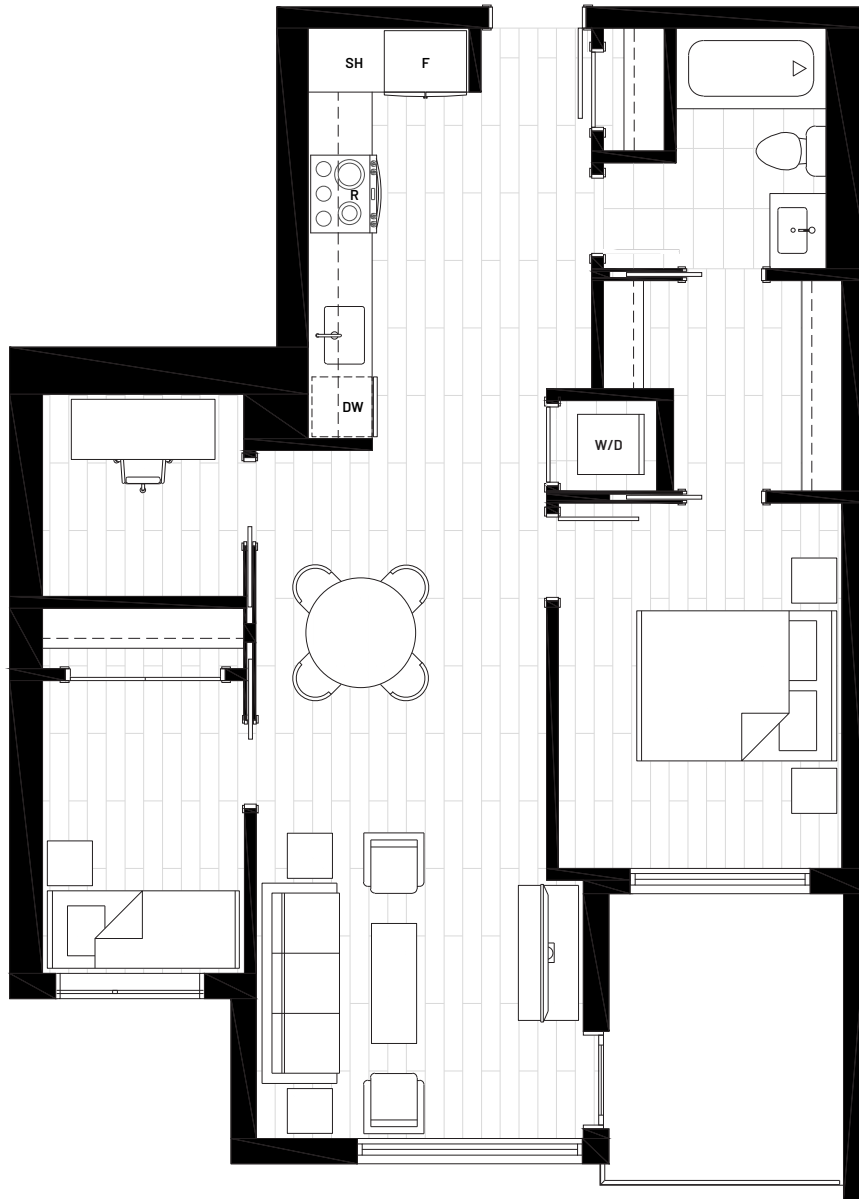

F 2 Bed & Den Indoor 833 SF
1 Bath Outdoor 83 SF

VERVE

In our continuing effort to improve and maintain the high standard of the Verve Development, the Developer reserves the right to change plans, dates, specifications, features, upgrades, options, promotions and prices without notice. Materials, finishes, features and upgrades are subject to availability and may be substituted at the Developer's sole discretion. All views, dimensions, scales and sizes are based on Architectural measurements. Renderings are an artist's conception and are intended as general reference only. E. & O.E.