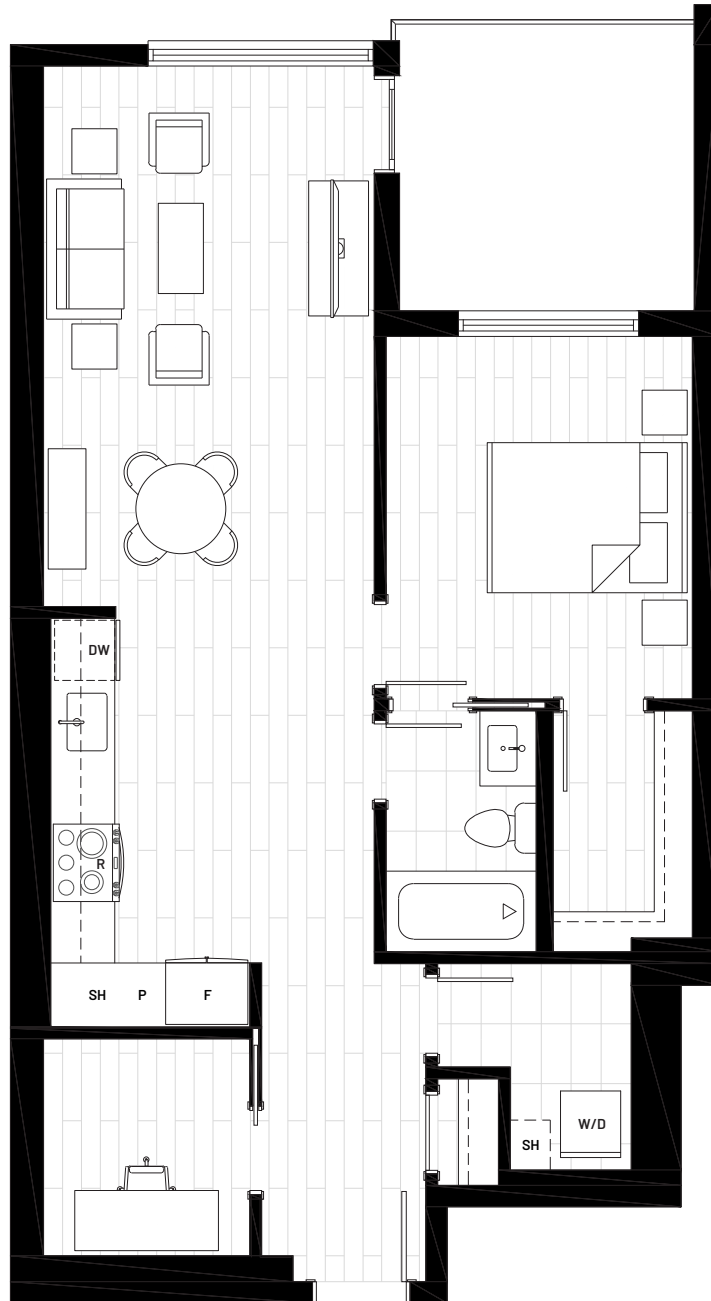

E 1 Bed & Den Indoor 790 SF
 1 Bath Outdoor 104 SF

VERVE

In our continuing effort to improve and maintain the high standard of the Verve Development, the Developer reserves the right to change plans, dates, specifications, features, upgrades, options, promotions and prices without notice. Materials, finishes, features and upgrades are subject to availability and may be substituted at the Developer's sole discretion. All views, dimensions, scales and sizes are based on Architectural measurements. Renderings are an artist's conception and are intended as general reference only. E. & O.E.