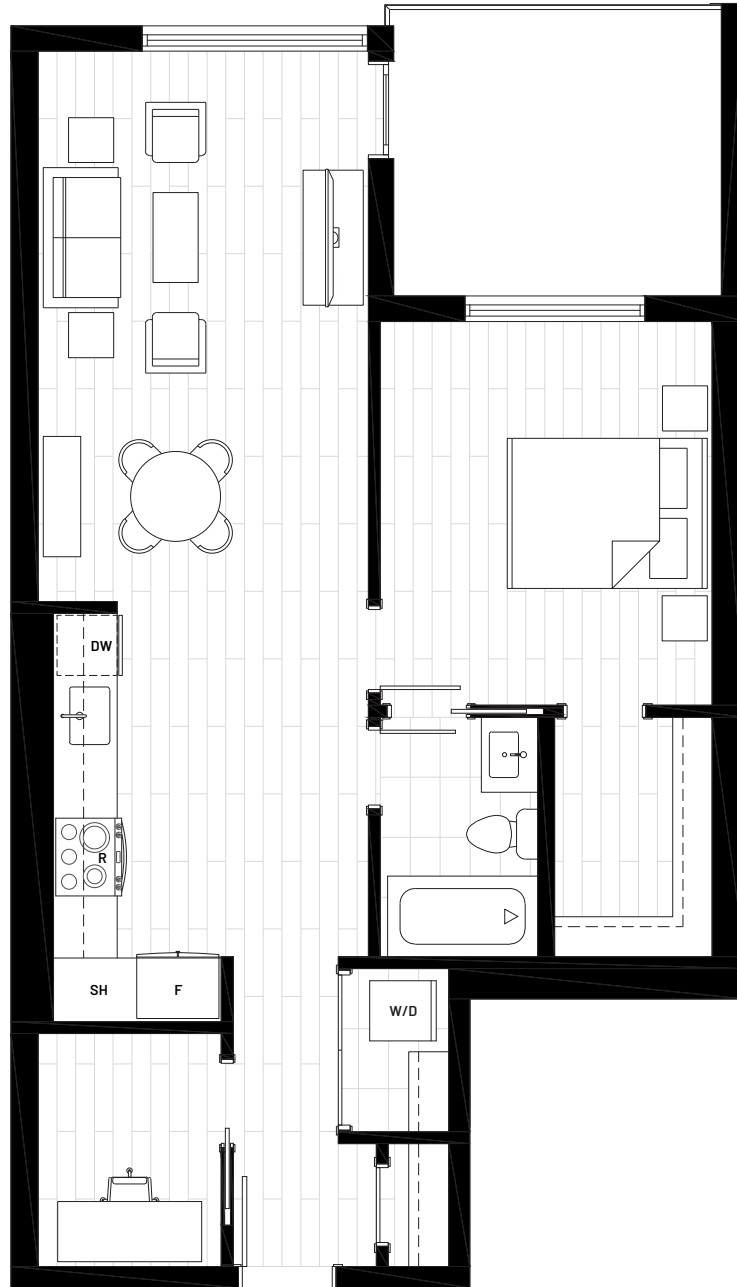

D 1 Bed & Den   Indoor 782 SF
1 Bath   Outdoor 113 SF

VERVE

In our continuing effort to improve and maintain the high standard of the Verve Development, the Developer reserves the right to change plans, dates, specifications, features, upgrades, options, promotions and prices without notice. Materials, finishes, features and upgrades are subject to availability and may be substituted at the Developer's sole discretion. All views, dimensions, scales and sizes are based on Architectural measurements. Renderings are an artist's conception and are intended as general reference only. E. & O.E.