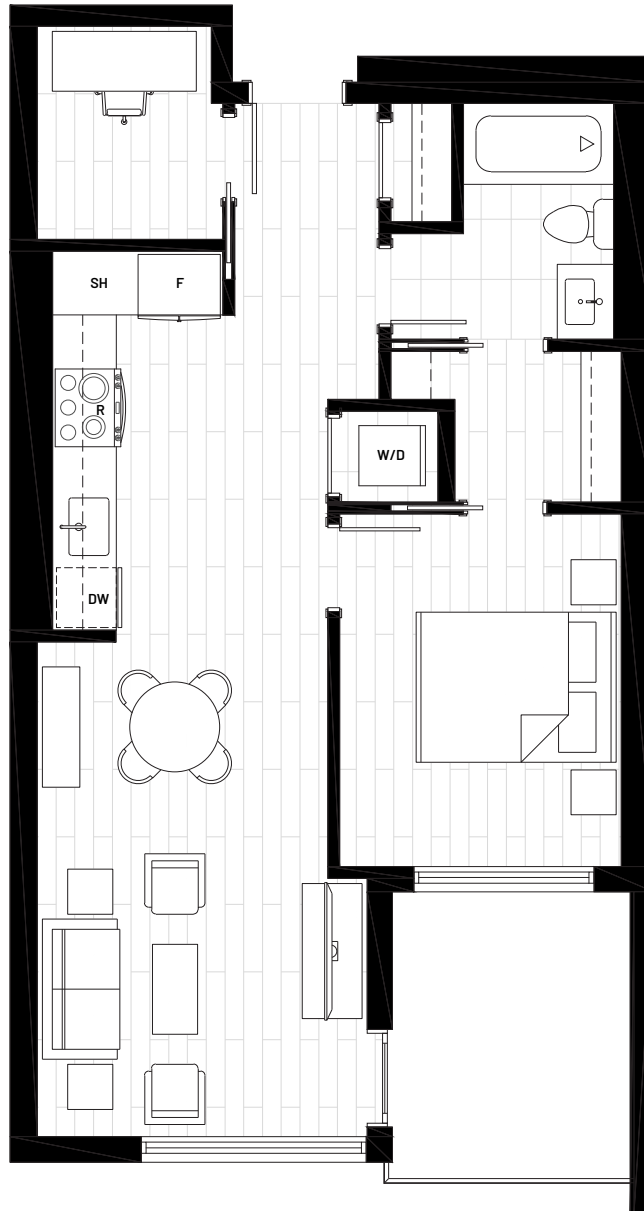

A 1 Bed & Den
1 Bath

Indoor 666 SF
Outdoor 83 SF

VERVE

In our continuing effort to improve and maintain the high standard of the Verve Development, the Developer reserves the right to change plans, dates, specifications, features, upgrades, options, promotions and prices without notice. Materials, finishes, features and upgrades are subject to availability and may be substituted at the Developer's sole discretion. All views, dimensions, scales and sizes are based on Architectural measurements. Renderings are an artist's conception and are intended as general reference only. E. & O.E.