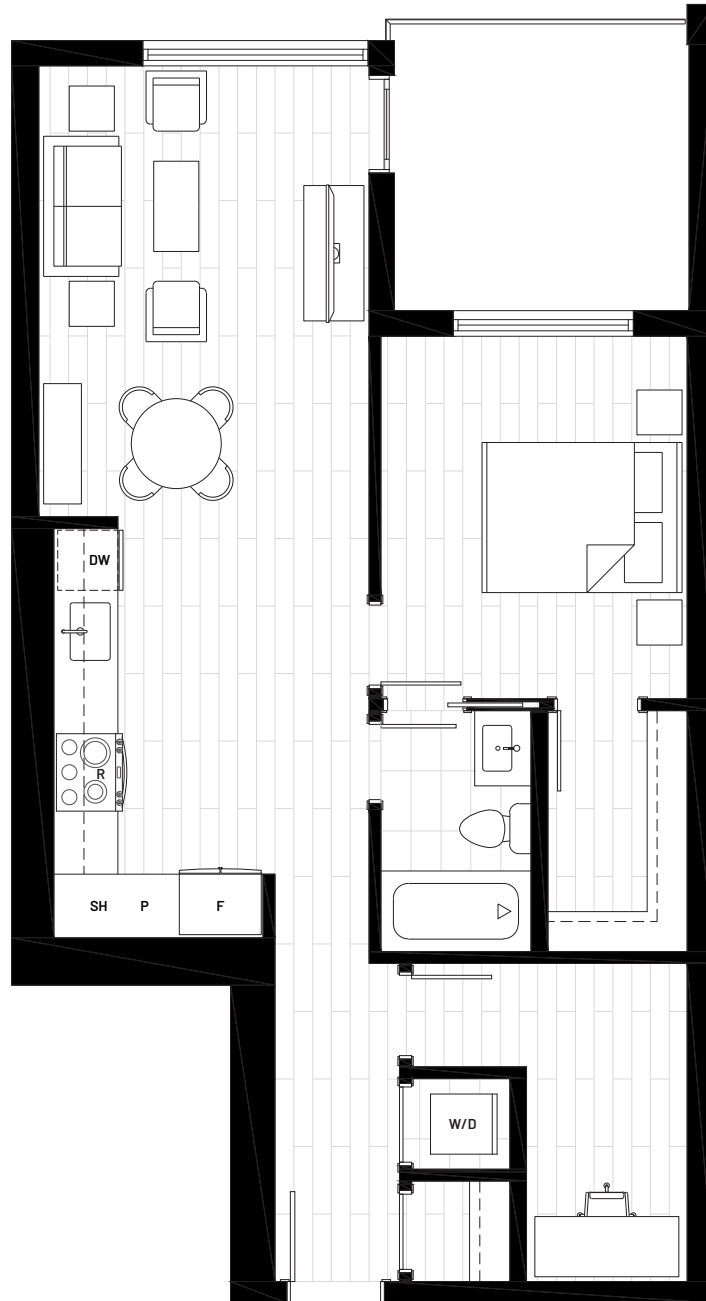

C 1 Bed & Den Indoor 752 SF
1 Bath Outdoor 104 SF

VERVE

In our continuing effort to improve and maintain the high standard of the Verve Development, the Developer reserves the right to change plans, dates, specifications, features, upgrades, options, promotions and prices without notice. Materials, finishes, features and upgrades are subject to availability and may be substituted at the Developer's sole discretion. All views, dimensions, scales and sizes are based on Architectural measurements. Renderings are an artist's conception and are intended as general reference only. E. & O.E.