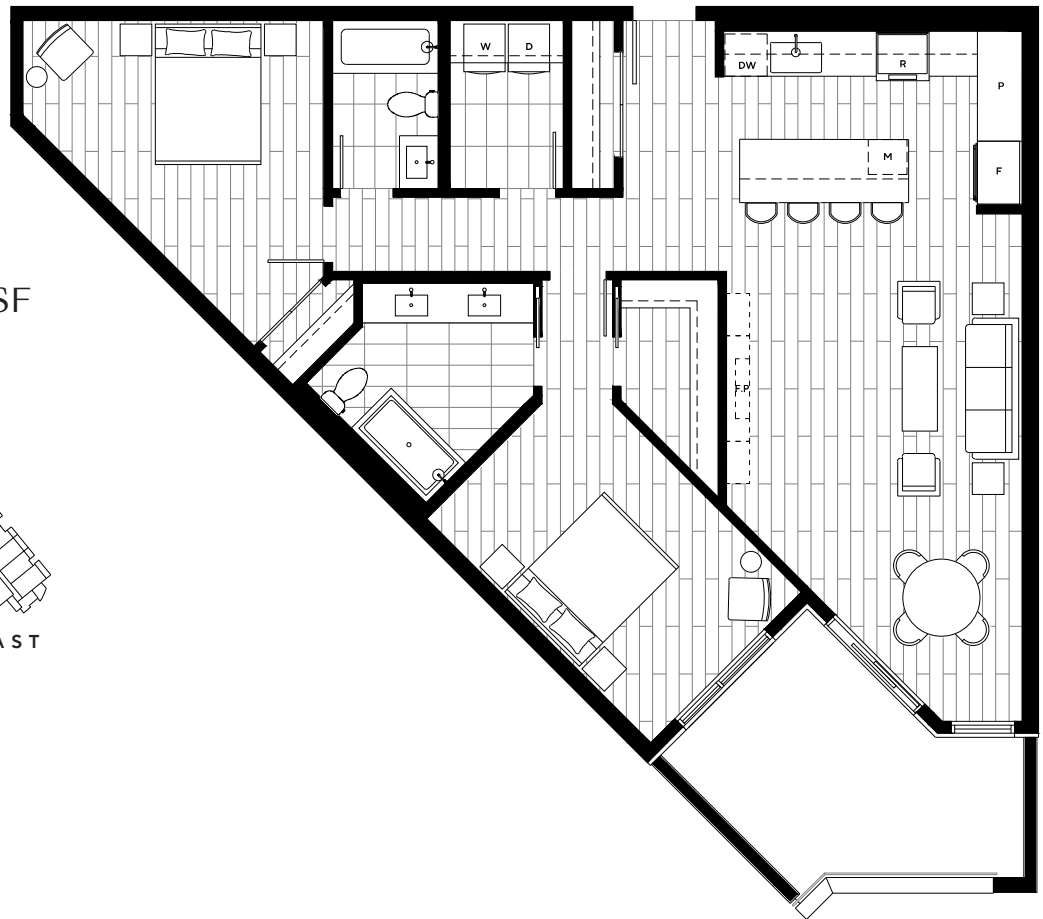

# PLAN R WEST

2 Bed  
2 Bath

Indoor 1196 SF  
Outdoor 145-146 SF

WEST