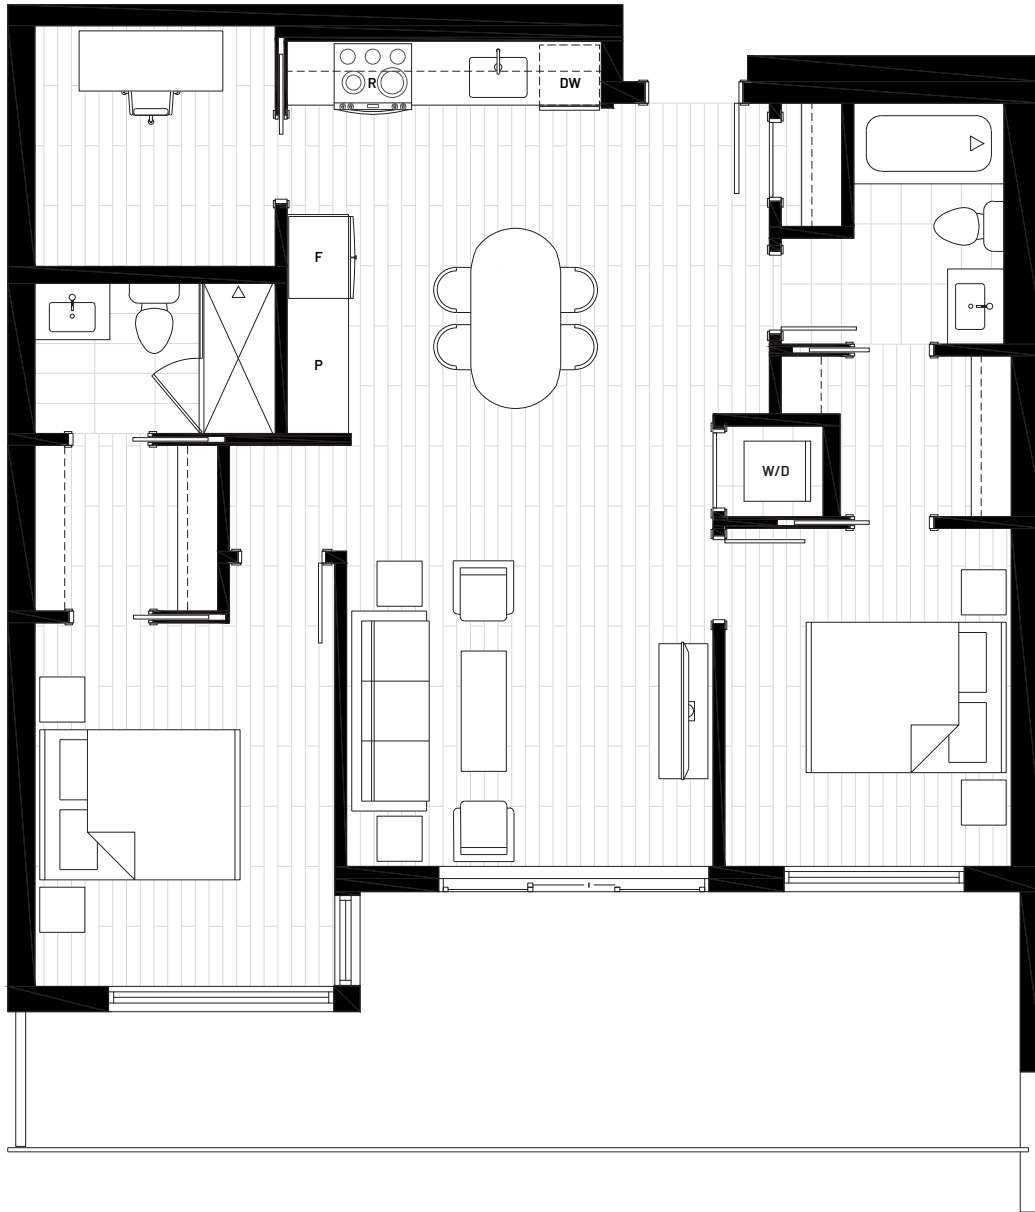

H 2 Bed & Den   Indoor 984 SF
2 Bath   Outdoor 263 SF

VERVE

In our continuing effort to improve and maintain the high standard of the Verve Development, the Developer reserves the right to change plans, dates, specifications, features, upgrades, options, promotions and prices without notice. Materials, finishes, features and upgrades are subject to availability and may be substituted at the Developer's sole discretion. All views, dimensions, scales and sizes are based on Architectural measurements. Renderings are an artist's conception and are intended as general reference only. E. & O.E.