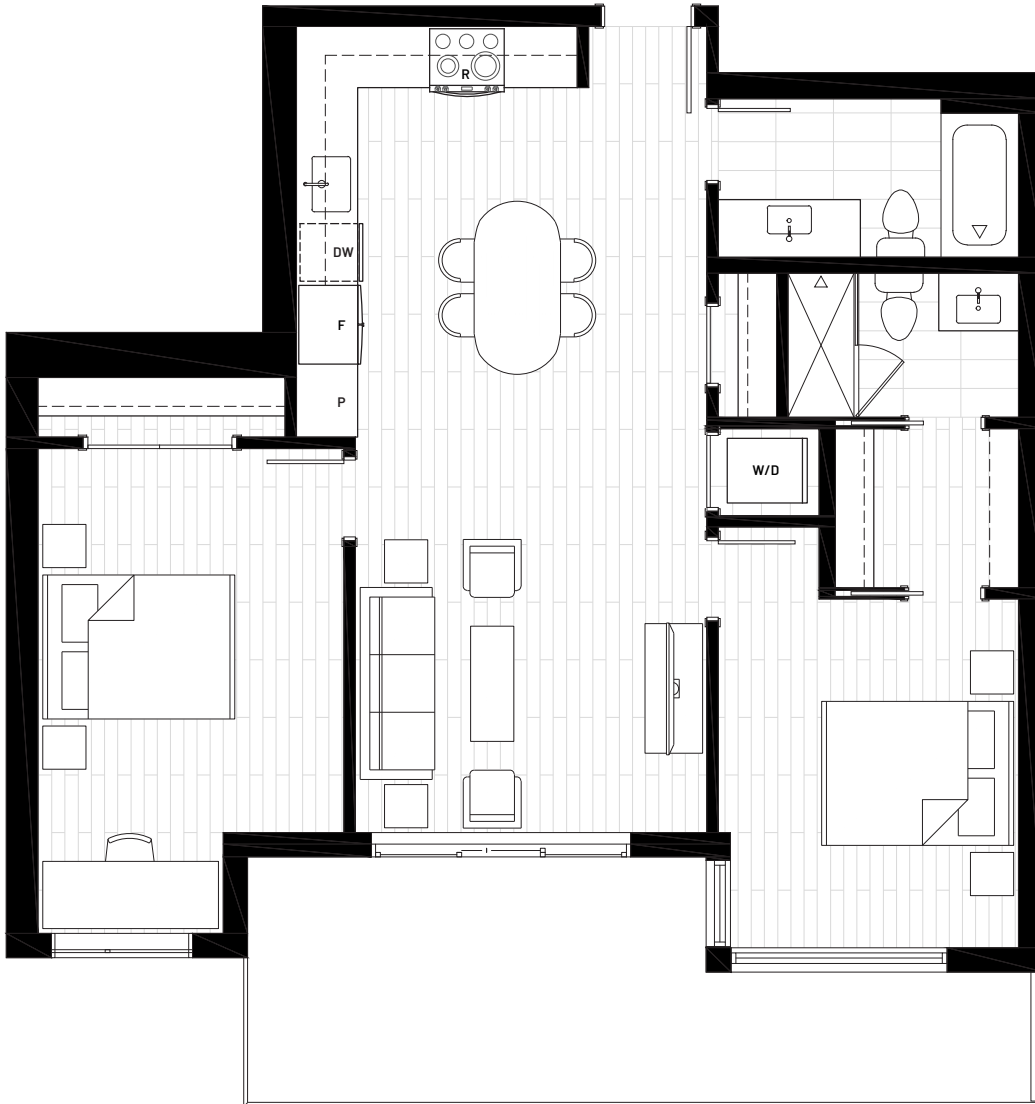

G 2 Bed Indoor 952 SF
2 Bath Outdoor 209 SF

VERVE

In our continuing effort to improve and maintain the high standard of the Verve Development, the Developer reserves the right to change plans, dates, specifications, features, upgrades, options, promotions and prices without notice. Materials, finishes, features and upgrades are subject to availability and may be substituted at the Developer's sole discretion. All views, dimensions, scales and sizes are based on Architectural measurements. Renderings are an artist's conception and are intended as general reference only. E. & O.E.